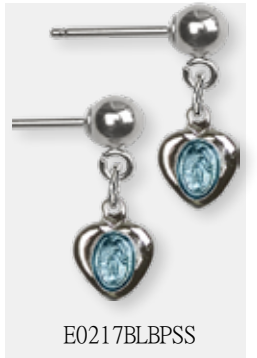

First Holy Communion

Earrings

Available in Sterling Silver
and Gold-Filled

Sterling Silver Crucifixes on 18" Lt. Rhodium Plated Chains
Gold Filled Crucifixes on 18" Gold Plated Chains
14 Karat also available. Please call for pricing

Rosaries

Rosary Braceletes

Rundelle Crystal
XRB4041

Silver Beads
XRB4180

Black Beads
XRB4128

Pink Heart
XRB4190

Cream Heart Beads
XRB4125

Yellow Heart
XRB4192

Aqua Heart
XRB4189

Colbolt Blue
XRB4195

Pressed Alexandrite
XRB4199

Charm Bracelets

Silver & Gold Plated Rings and Gift Sets

5821S
5821G

Adjustable Ring
1928SR
1928GR

5827S
5827G

Silver and Gold Plated Tie Tack/ Lapel Pins

4133LS/TTLS
4133LG/TTLG

0601WLS/TTLS
0601WLG/TTLG

1006LS/TTLS
1006LG/TTLG

Four & Five Way Medals

5942SS/18S
5942GF/18G

5449SS/18S
5449GF/18G

0845SS/18S
0845GF/18G