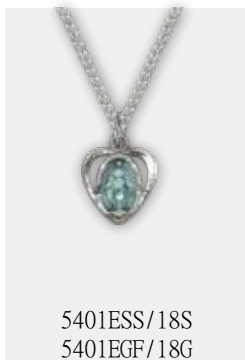

First Holy Communion

Earrings

Available in Sterling Silver
and Gold-Filled

Sterling Silver Crucifixes on 18" Lt. Rhodium Plated Chains
Gold Filled Crucifixes on 18" Gold Plated Chains
14 Karat also available. Please call for pricing

Rosaries

Rosary Braceletes

Rundelle Crystal
XRB4041

Silver Beads
XRB4180

Black Beads
XRB4128

Pink Heart
XRB4190

Cream Heart Beads
XRB4125

Yellow Heart
XRB4192